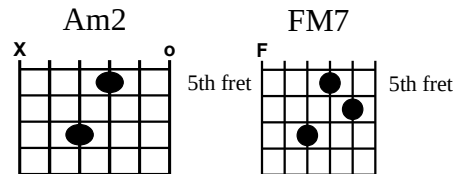

Make Sacred Space by Shawna Carol

If you want to play in Shawna's original style, tune the bottom string to an F and play the chords as arpeggios using these fingerings:

Am2 Fmaj7 Am2 Fmaj7
Make sacred space
 (make sacred space)